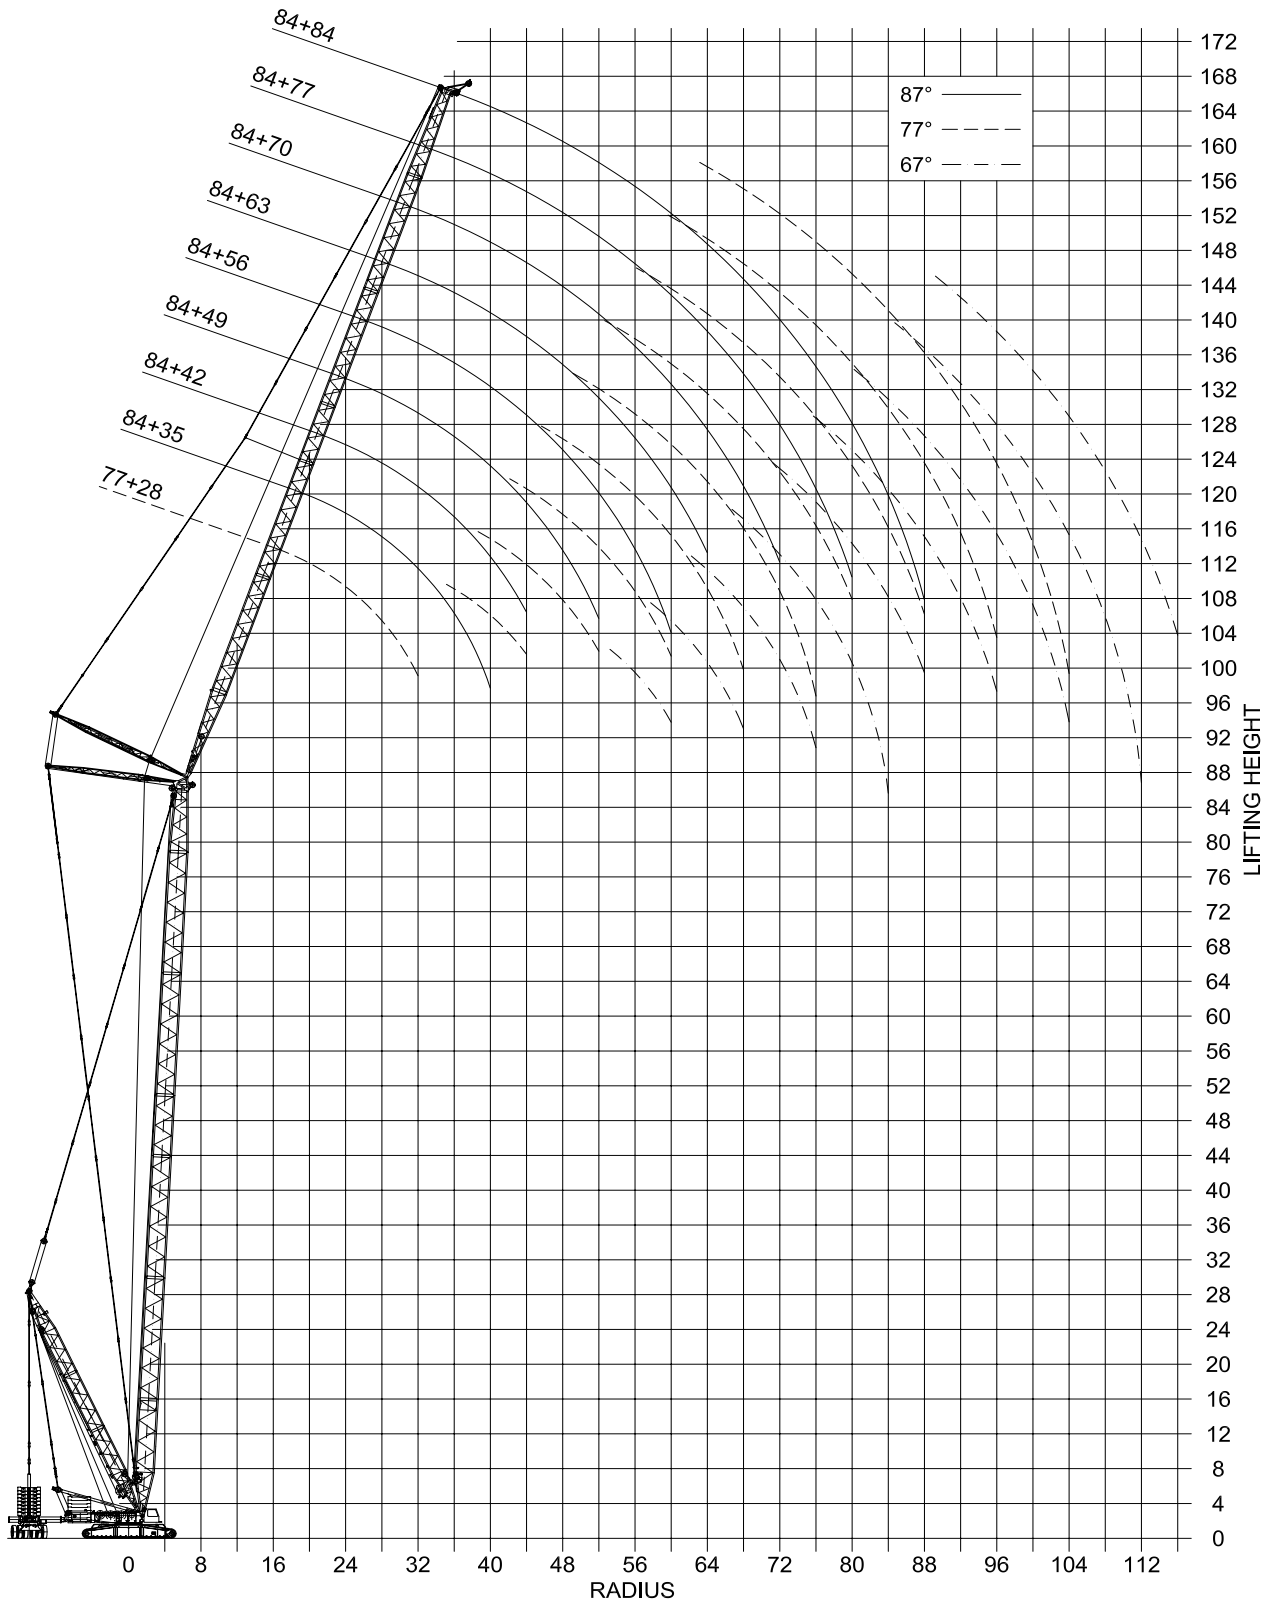

LIEBHERR LR 1400-2

Lined area for notes or specifications, consisting of 24 horizontal lines.