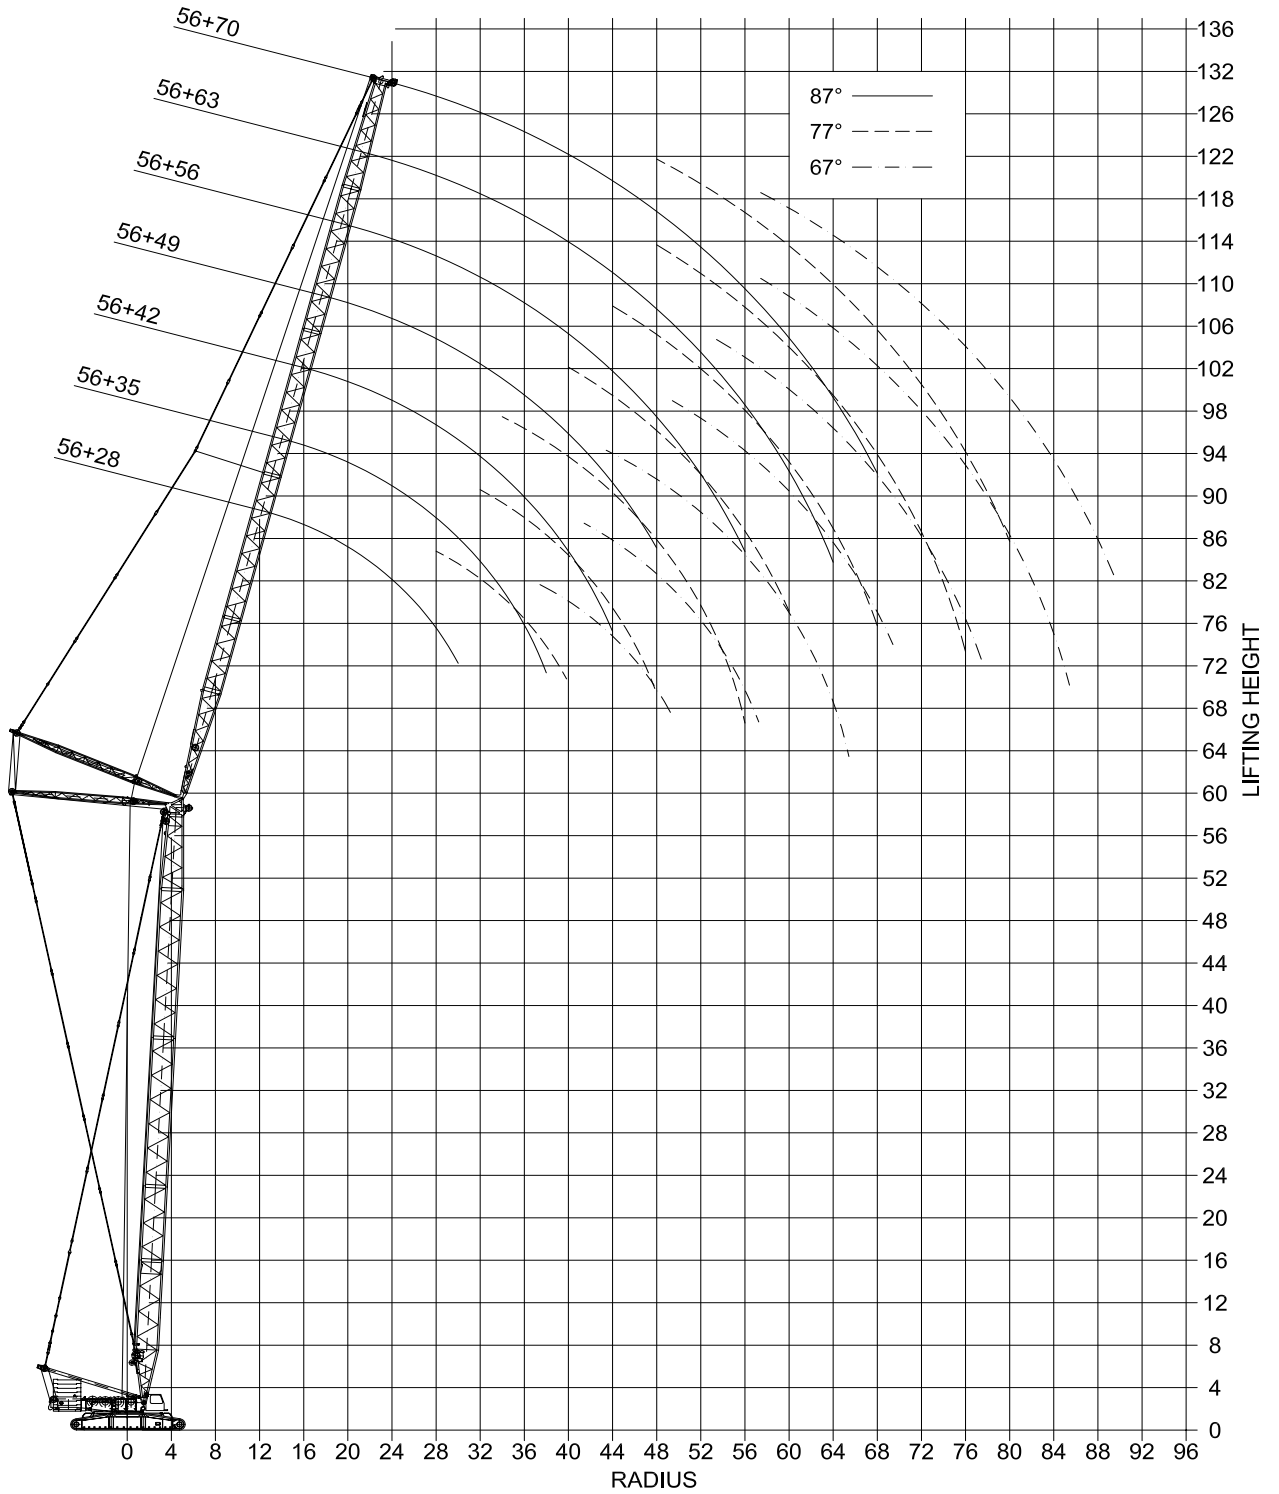

LIEBHERR LR 1400-2

Lined area for notes or specifications, consisting of 24 horizontal lines.